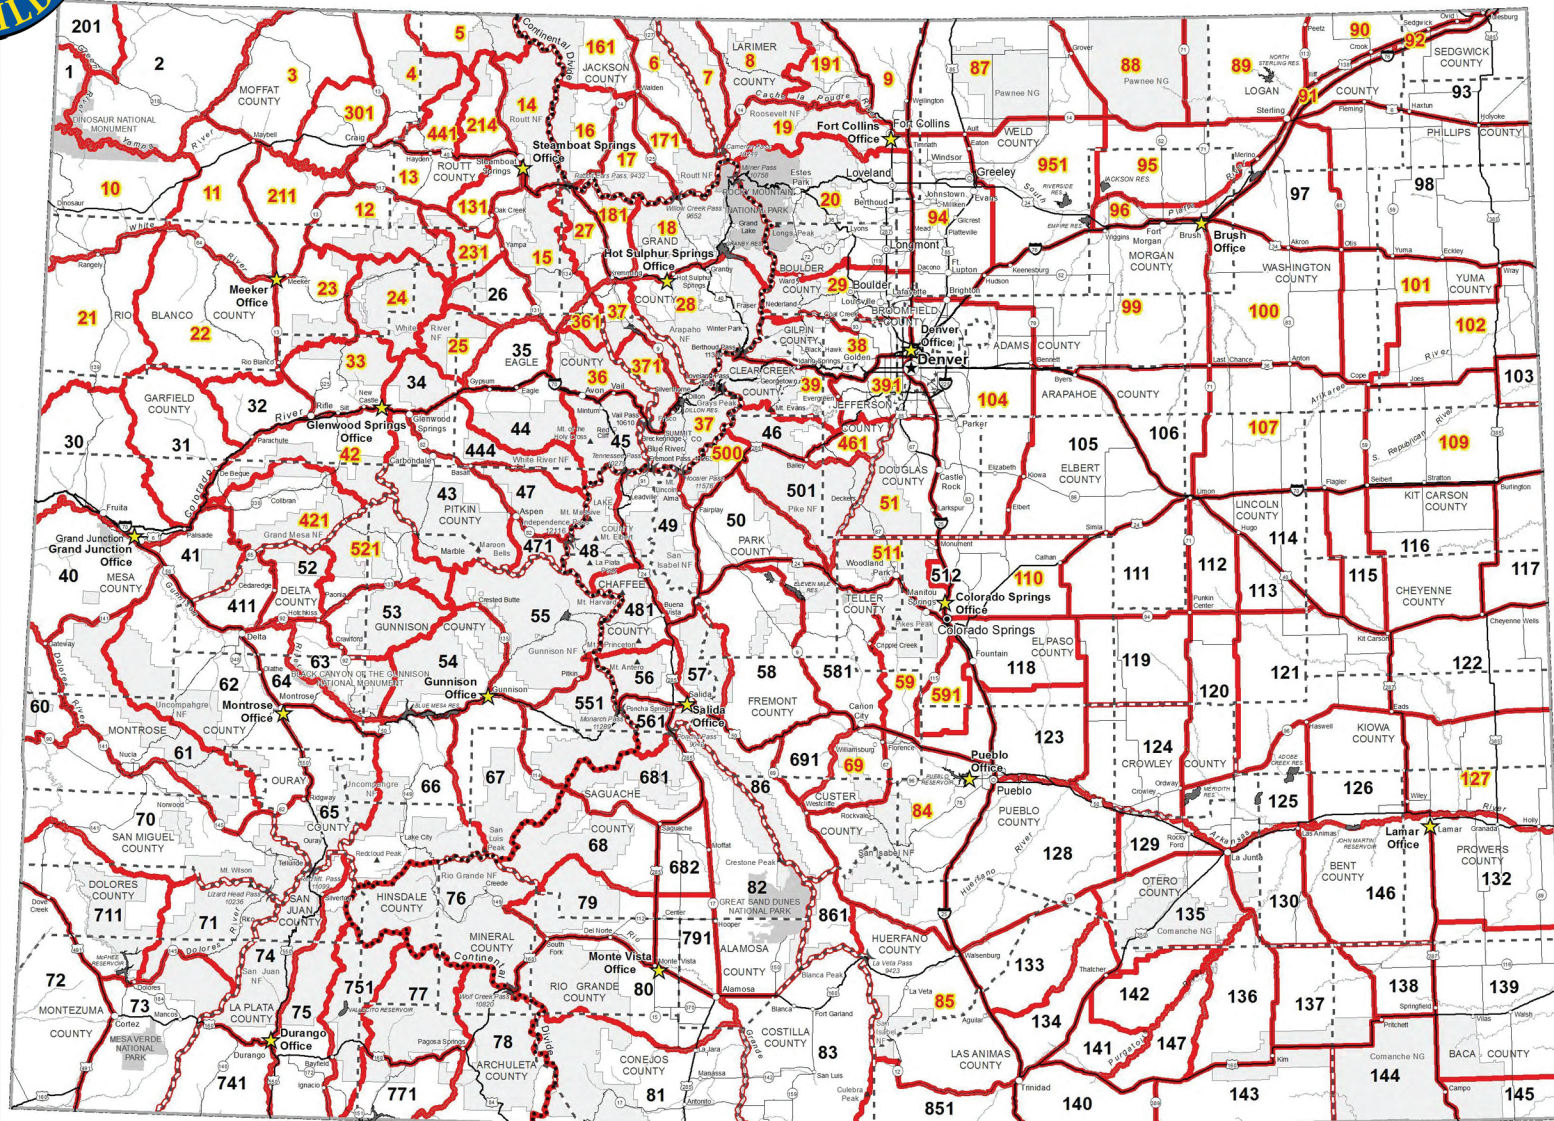

COLORADO GAME MANAGEMENT UNITS

Please check the Colorado Big Game Hunting brochure for unit-specific regulations
UNIT NUMBERS IN RED indicate GMUs where chronic wasting disease has been detected. These map boundaries are only approximate.
This map is **NOT** to be used in the field as an indicator of unit boundaries.